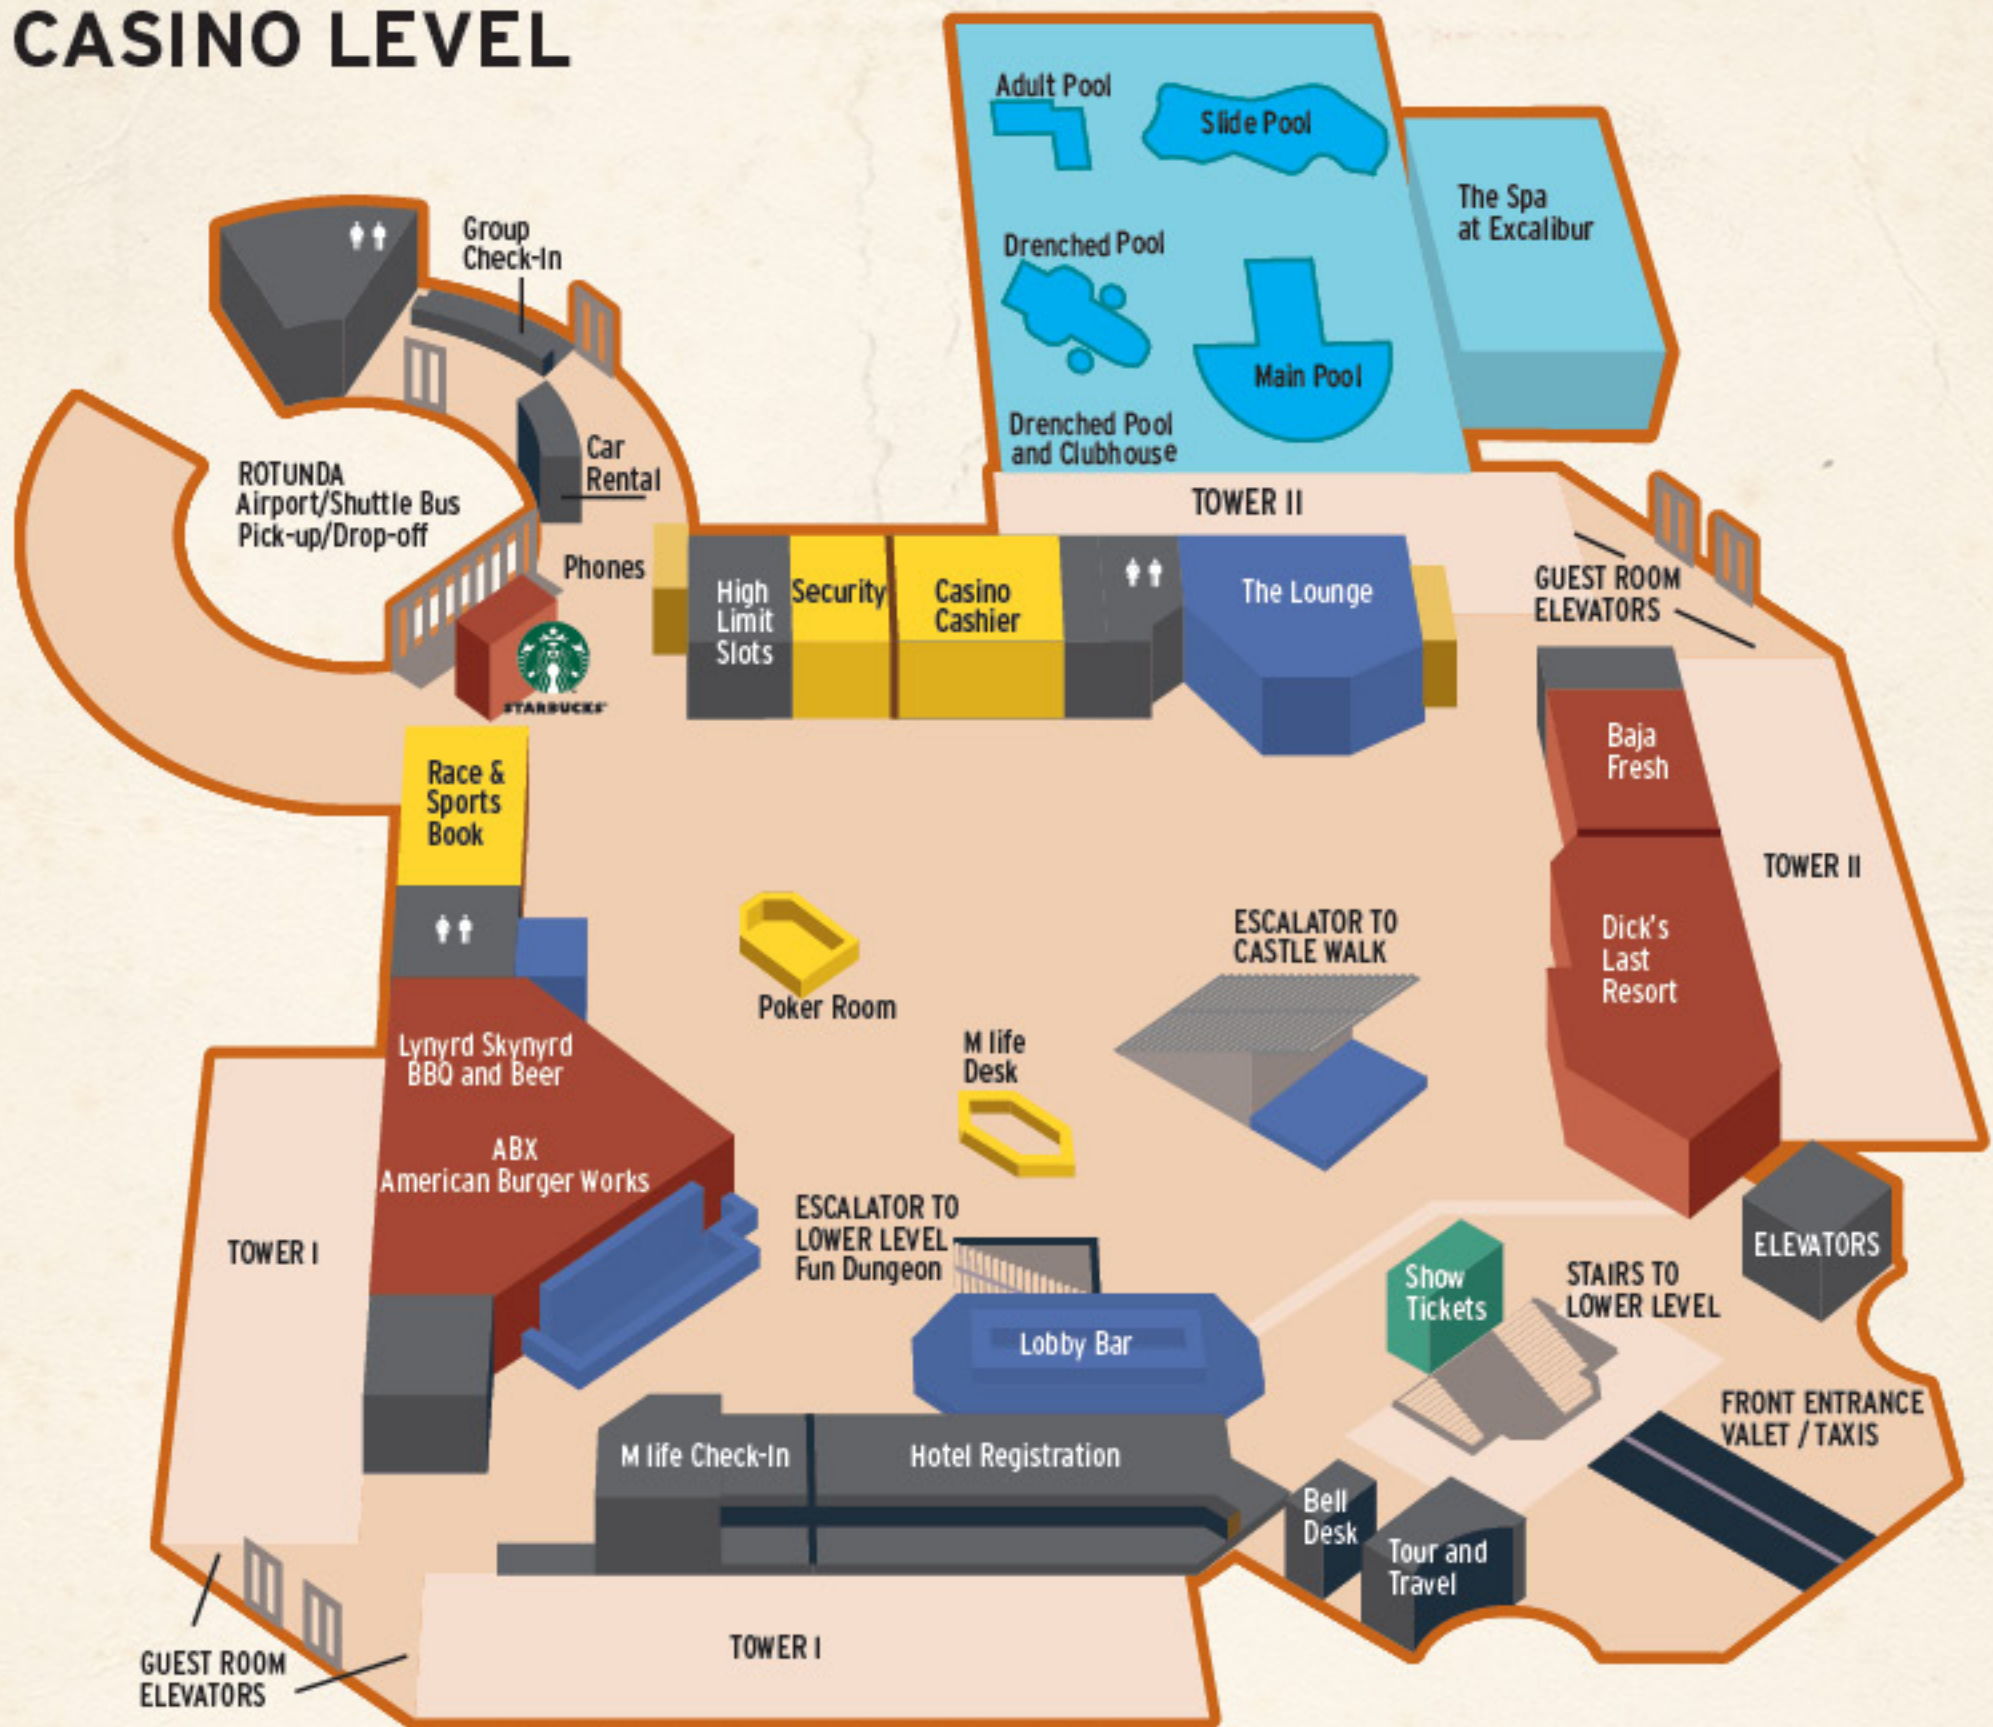

CASINO LEVEL

LEVEL TWO CASTLE WALK

- Box Office
- Buca di Beppo
- Excalibur Buffet
- Food Court
- Manchu Wok
- Octane Lounge
- Shopping
- The Steakhouse at Camelot
- Thunder Showroom
- Walkway to Luxor
- Wedding Chapel

LOWER LEVEL

- Dairy Queen/Orange Julius
- Fun Dungeon
- Spongebob Squarepants 4D
- Tournament of Kings Arena

LEVEL THREE

- Meetings and Banquet Facilities